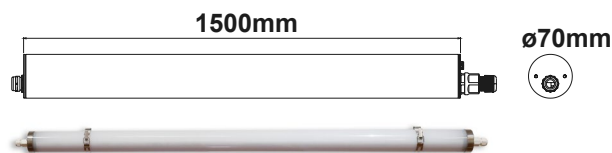

DISCOVER OUR LATEST PRODUCTS IN THE AREA OF LED BAR, DIFFUSER AND LINEAR LIGHTING.

Luminaires
>140lm/W
eligible for
funding

Durable
luminaires

5 years
warranty

LED LED LINEAR LUMINAIRE HIGH PROTECTION

Length: 150 cm | 48 Watt | 155lm/W

116125 4000K | 7500 Lumen

116126 6000K | 8500 Lumen

- » Ammonia-resistant
- » Impact resistant IK10
- » 3-pole wired through
- » Suitable for high-pressure/ steam cleaning
- » Dustproof IP69K

LED BAR LIGHT

Color Switch 3000|4000|6000K | 150lm/W

Powerswitch 22-37W | 5550 Lumen | IP42

116007 Length: 120cm

116019 Length: 120cm | PIR-Sensor

116039 Length: 150cm

116020 Length: 150cm | PIR-Sensor

- » Variable mounting options
- » Excellent price/performance ratio
- » Save energy costs with Powerswitch

- 116389** Length: 150cm | 8000 Lumen
- 116390** Length: 150cm | 8000 lm | DALI-dimmable
- 116391** Length: 120cm | 5600 Lumen
- 116392** Length: 120cm | 5600 lm | DALI-dimmable

- » Excellent price/performance ratio
- » 2 5-pole, through-wired terminals left and right behind PG connector