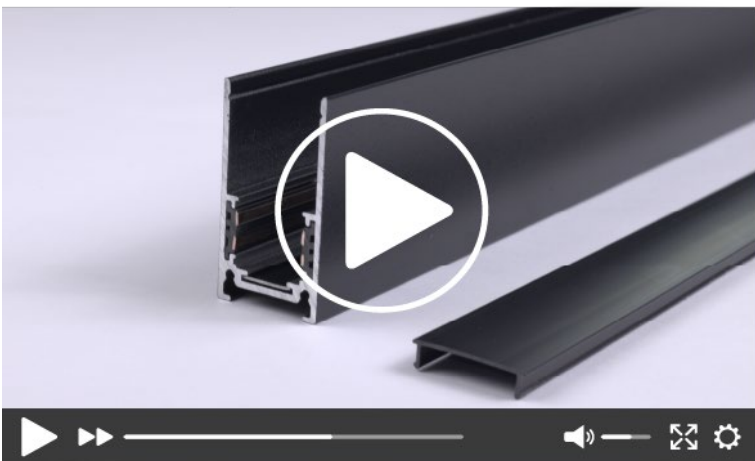

MINIMALIST ELEGANCE MEETS LIMITLESS FLEXIBILITY

Simple assembly

Touch-safe low voltage system

Great flexibility

Discover our new Track 48 installation videos now and benefit from our expertise.

TO THE VIDEOS

THE LED MAGNETIC RAIL SYSTEM IN USE

LIVING AREA

OFFICE

MUSEUMS

GASTRONOMY

HOTEL INDUSTRY

CHURCHES

With Track 48, there are virtually no limits to your creativity. Be inspired by the innovative accessories and clear design language and realise your unique projects. The Track 48 magnetic track system operates in the low-voltage range, ensuring safe handling, and no tools

are required to attach the lights as they are fixed in place using a magnetic adapter.