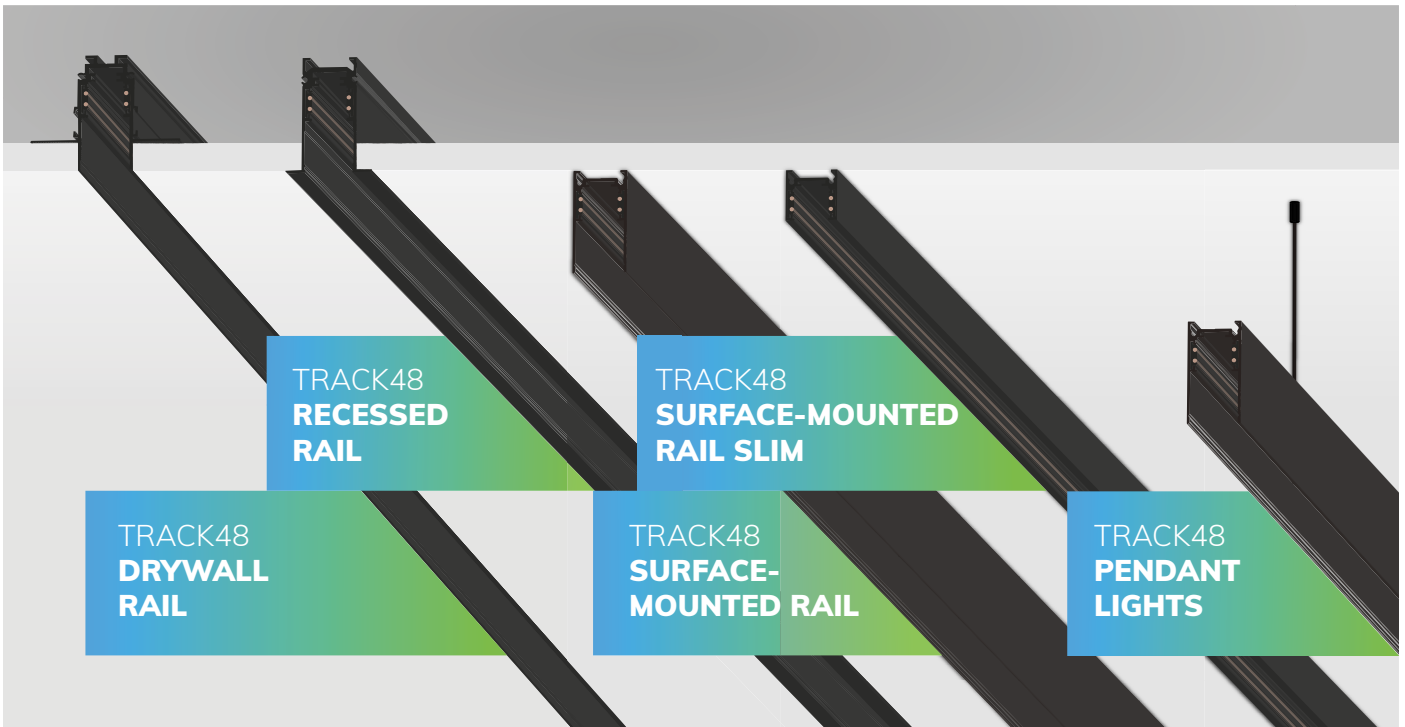

MINIMALIST ELEGANCE MEETS LIMITLESS FLEXIBILITY

Simple assembly

Touch-safe low voltage system

Great flexibility

Discover our new Track 48 installation videos now and benefit from our expertise.

TO THE VIDEOS

THE LED MAGNETIC RAIL SYSTEM IN USE

LIVING AREA

OFFICE

MUSEUMS

GASTRONOMY

HOTEL INDUSTRY

CHURCHES

With Track 48, there are virtually no limits to your creativity. Be inspired by the innovative accessories and clear design language and realise your unique projects. The Track 48 magnetic track system operates in the low-voltage range, ensuring safe handling, and no tools

are required to attach the lights as they are fixed in place using a magnetic adapter.