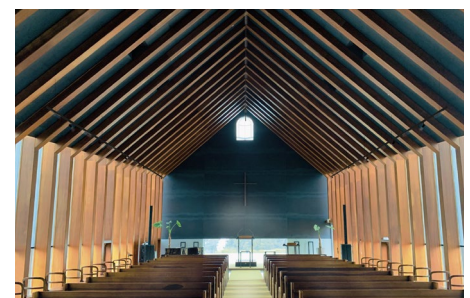

THE LED MAGNETIC RAIL SYSTEM IN USE

LIVING AREA

OFFICE

MUSEUMS

GASTRONOMY

HOTEL INDUSTRY

CHURCHES

With Track 48, there are virtually no limits to your creativity. Be inspired by the innovative accessories and clear design language and realise your unique projects. The Track 48 magnetic track system operates in the low-voltage range, ensuring safe handling, and no tools