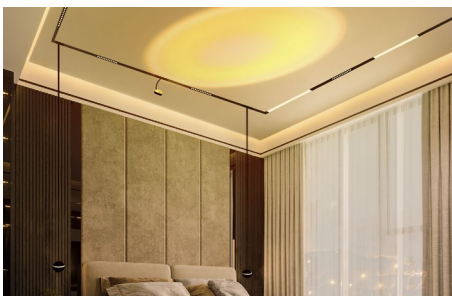

MINIMALIST ELEGANCE MEETS LIMITLESS FLEXIBILITY

Simple assembly

Touch-safe low voltage system

Great flexibility

Discover our new Track 48 installation videos now and benefit from our expertise.

TO THE VIDEOS

THE LED MAGNETIC RAIL SYSTEM IN USE

LIVING AREA

OFFICE

MUSEUMS

GASTRONOMY

HOTEL INDUSTRY

CHURCHES

With Track 48, there are virtually no limits to your creativity. Be inspired by the innovative accessories and clear design language and realise your unique projects. The Track 48 magnetic track system operates in the low-voltage range, ensuring safe handling, and no tools