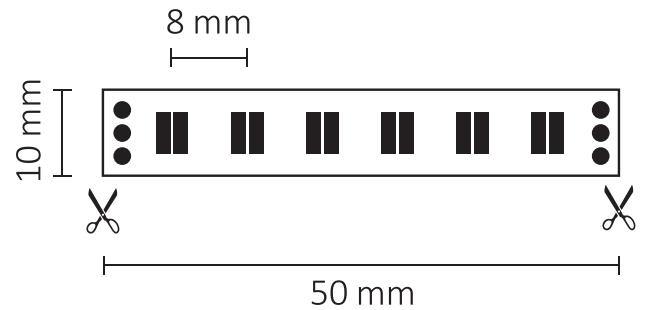

# LED FLEXBAND CRI930/690

**112710** | LED Flexband CRI930/960, 24 V, 20 W, IP20, white dynamic