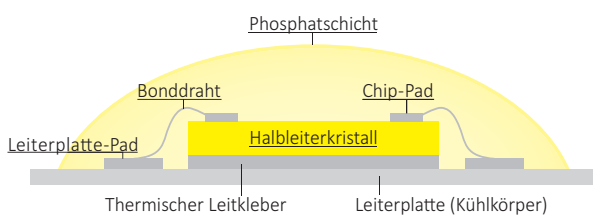

These LED tracklights AR111 are based on the sustainable COB technology (chip on board). The semiconductor crystal is directly connected to the circuit board (substrate). LEDs with COB have no power losses!