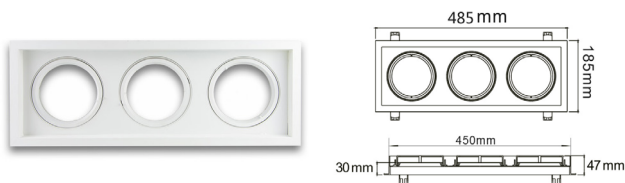

Mounting frame AR111

High-quality mounting frames in different designs and versions (up to 3-fold frames as well as cones for 6" and 8") available as accessories.

112576 | AR 111, angular, 1gang, swivelling

Easy installation incl. mounting ring

112577 | AR 111, angular, 2gang, swivelling

Easy installation incl. mounting ring

112578 | AR 111, angular, 3-fold, swivelling

Easy installation incl. mounting ring

112579 | AR 111, round, flat, recessed, swivelling