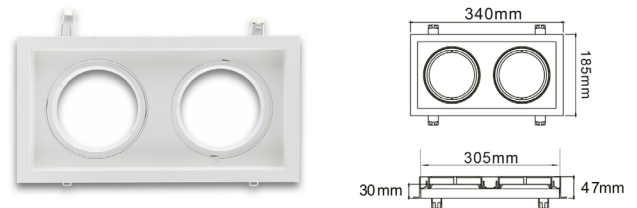

112577 | AR 111, angular, 2gang, swivelling

Easy installation incl. mounting ring