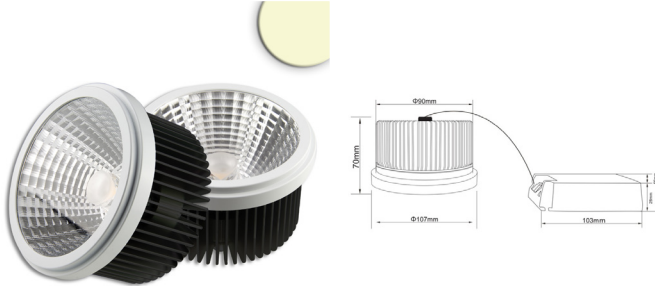

PRODUCT WORLD

ISOLED®

CUSTOMISED LIGHT SOLUTIONS

LED AR111 Spotlight

112570 | AR111 20 W, 25 °, warm white, incl. external VG

suitable mounting frames optionally available, external plug-in transformer