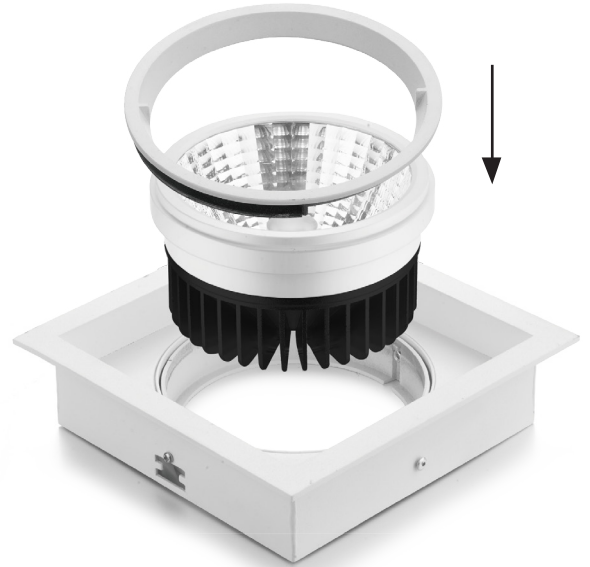

PRODUCT WORLD

ISOLED®

CUSTOMISED LIGHT SOLUTIONS

LED AR111 Spotlight

112570 | AR111 20 W, 25 °, warm white, incl. external VG

suitable mounting frames optionally available, external plug-in transformer

112574 | AR111 30 W, 35° to 50° variable, warm white, incl. external VG