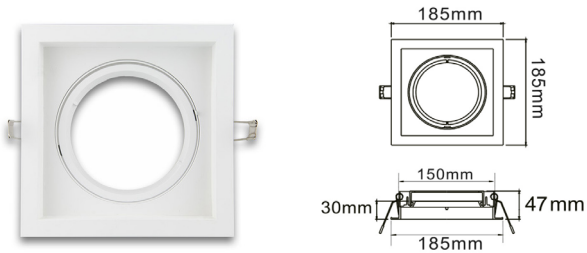

Mounting frame AR111

High-quality mounting frames in different designs and versions (up to 3-fold frames as well as cones for 6" and 8") available as accessories.

112576 | AR 111, angular, 1gang, swivelling

Easy installation incl. mounting ring